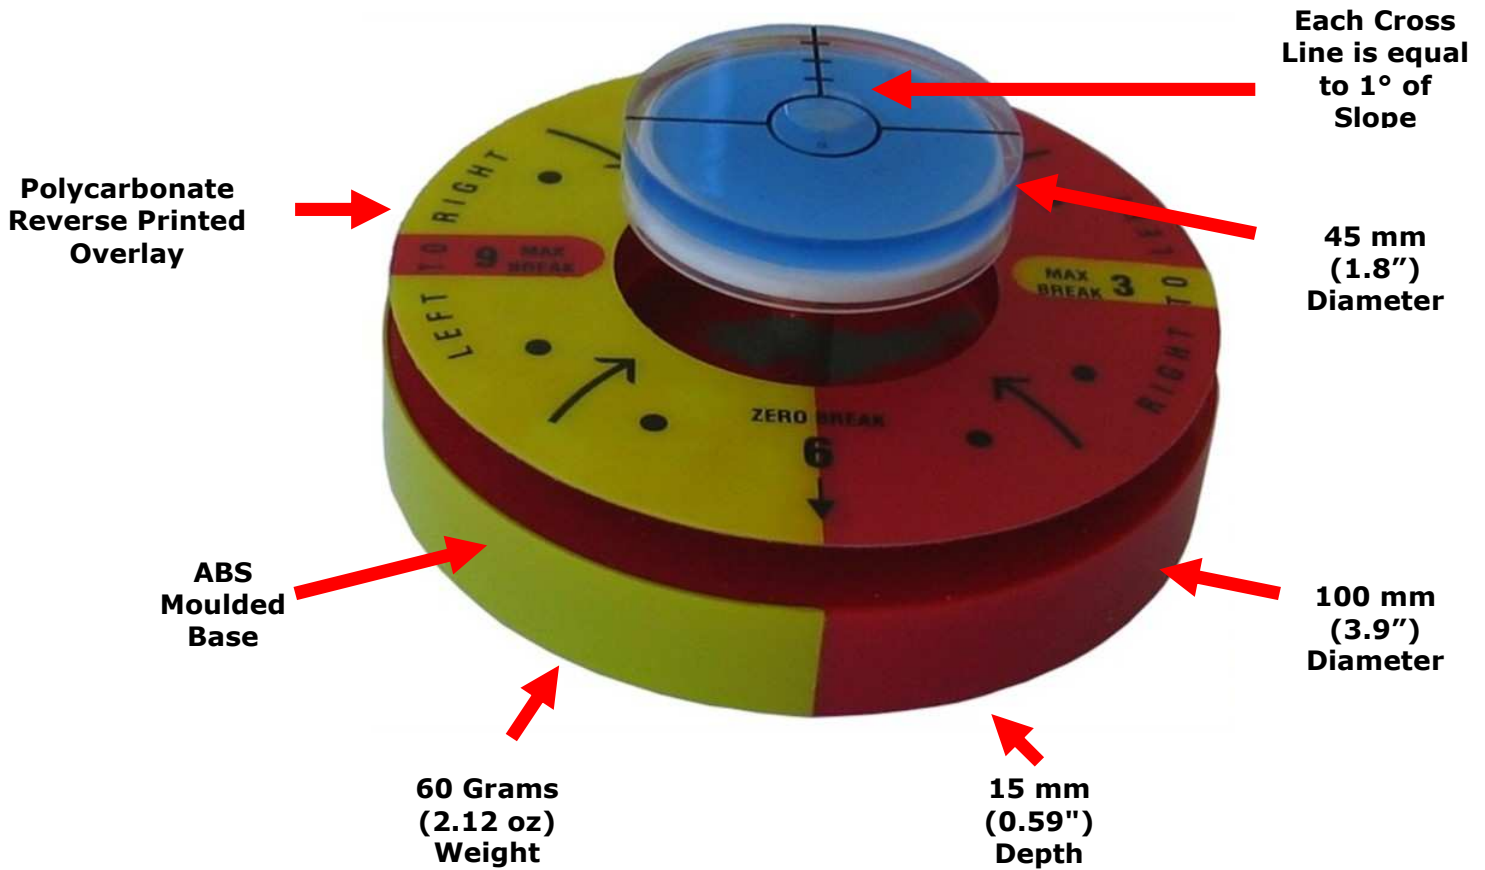

Fall Line Putt Reader

Make More Makeable Putts

Under Side